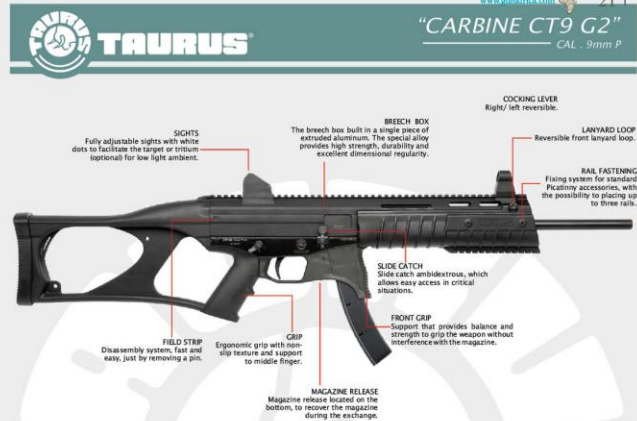

INFORMATIONS

Caliber	9mm P
Capacity	30 rounds
Fire mode	Semi-automatic
Barrel length	16"
Overall length	31.5"
Overall height	8.8" (w/o magazine)
Overall width	2.7"
Weight	134 oz
Sight	Front: Fixed Rear: Fully adjustable
Safety Devices	2 positions safety / fire selector
Material	Barrel: Steel Slide: Steel Upper receiver: Aluminum Lower receiver: Polymer, reinforced with steel
Finish	Black anodized
Remark	Accessory rail built-in the upper receiver Bolt catch and magazine release - ambidextrous Cleaning kit included

www.taurus.com.br
www.taurususa.com