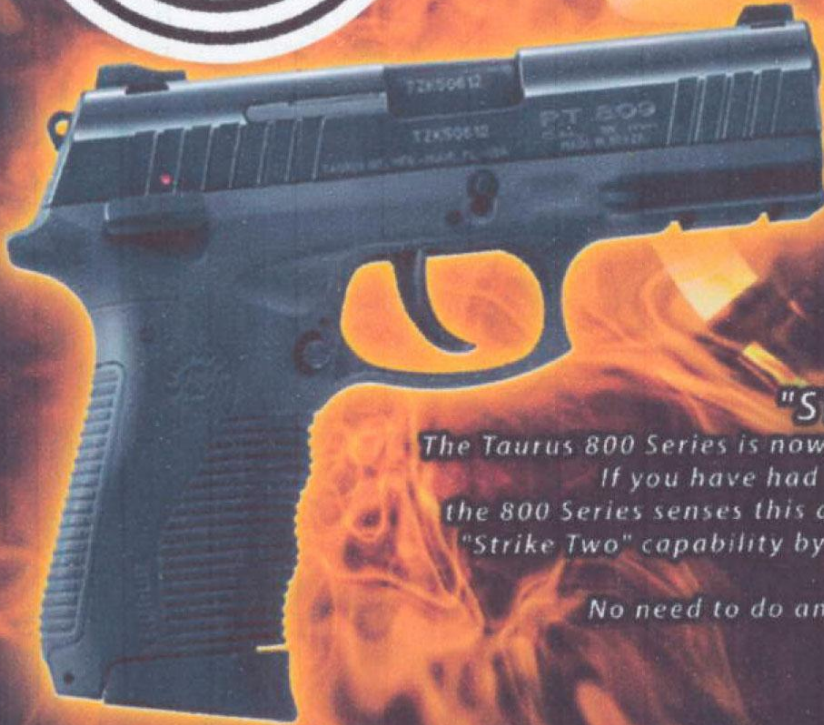

TAURUS 800 Series

Available in 9mm, .40s&w & .45acp Caliber

Model	PT809	PT840	PT845
Caliber	9mm	.40s&w	.45acp
Capacity	17+1	15+1	12+1
Weight	30.2 oz.	32 oz.	32 oz.
Barrel	4.25"		
Overall	8.25"		
Action	SA/DA		
Finish	Blue or Stainless Steel		

"STRIKE TWO" CAPABILITY

The Taurus 800 Series is now ready with "Strike Two" capability.

If you have had a hard primer and the gun misfires, the 800 Series senses this and automatically gives you instant "Strike Two" capability by resetting the trigger for automatic double action re-strike.