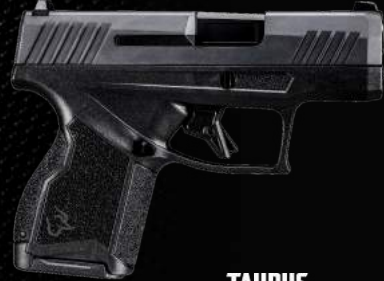

**TAURUS
GX4™**

CALIBER: 9MM LUGER
CAPACITY: 11+1
BARREL LENGTH: 3.06 IN